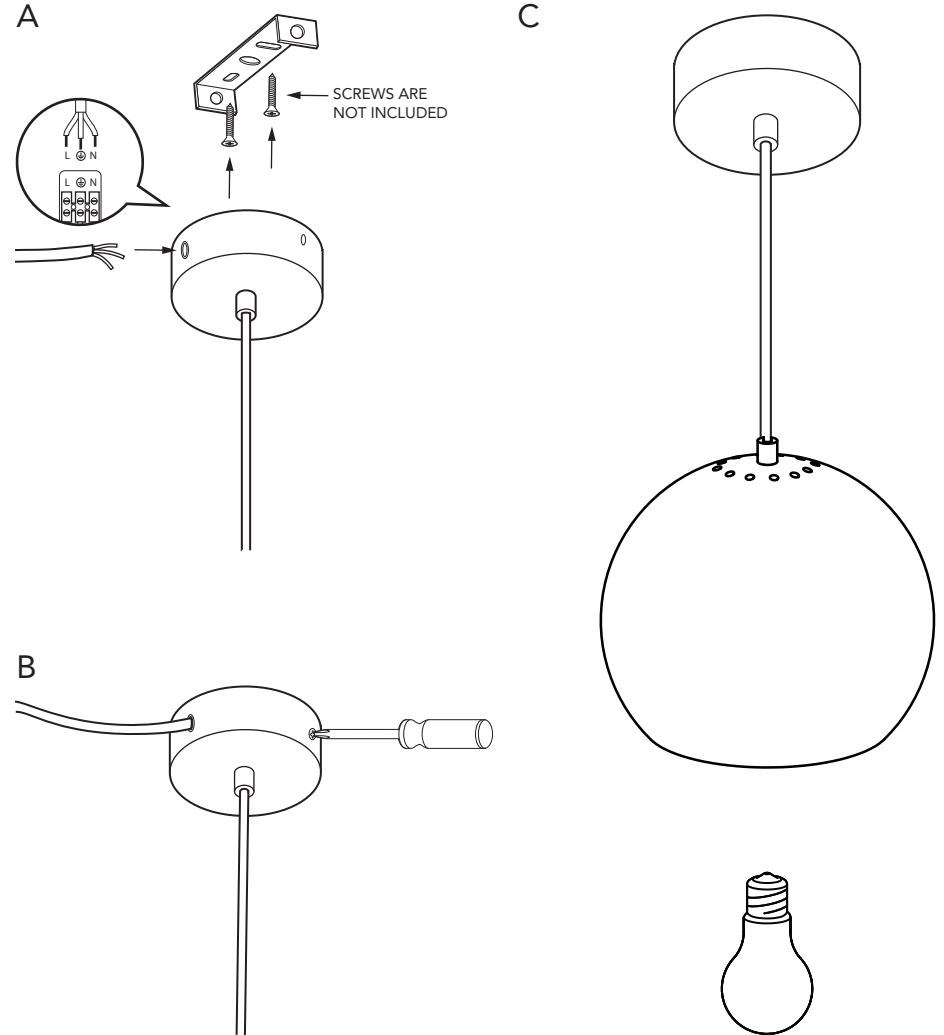

FRANDSEN

WWW.FRANDSEN.COM

Follow steps 1-3 below for hardwired mount

Follow steps A-C below for standard mount

If the external flexible cable or cord of this luminaire is damaged, it shall be exclusively replaced by the manufacturer or his service agent or a similar qualified person in order to avoid a hazard.