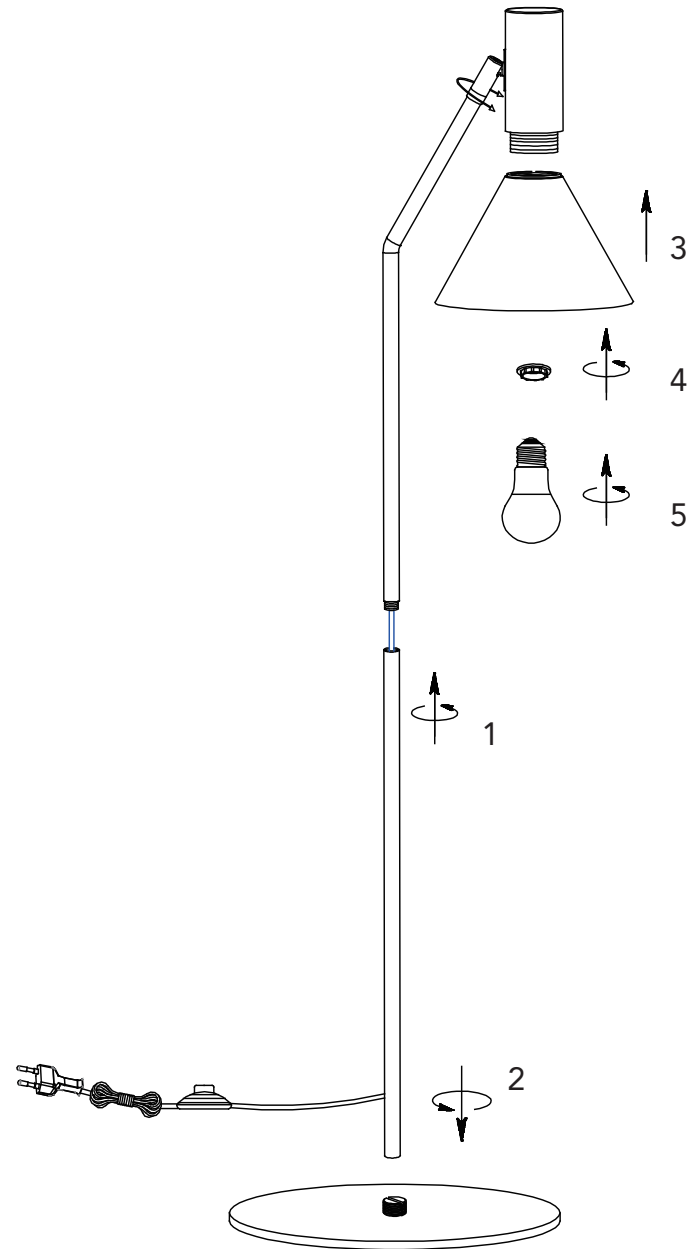

FRANDSEN

WWW.FRANDSEN.COM

If the external flexible cable or cord of this luminaire is damaged, it shall be exclusively replaced by the manufacturer or his service agent or a similar qualified person in order to avoid a hazard.