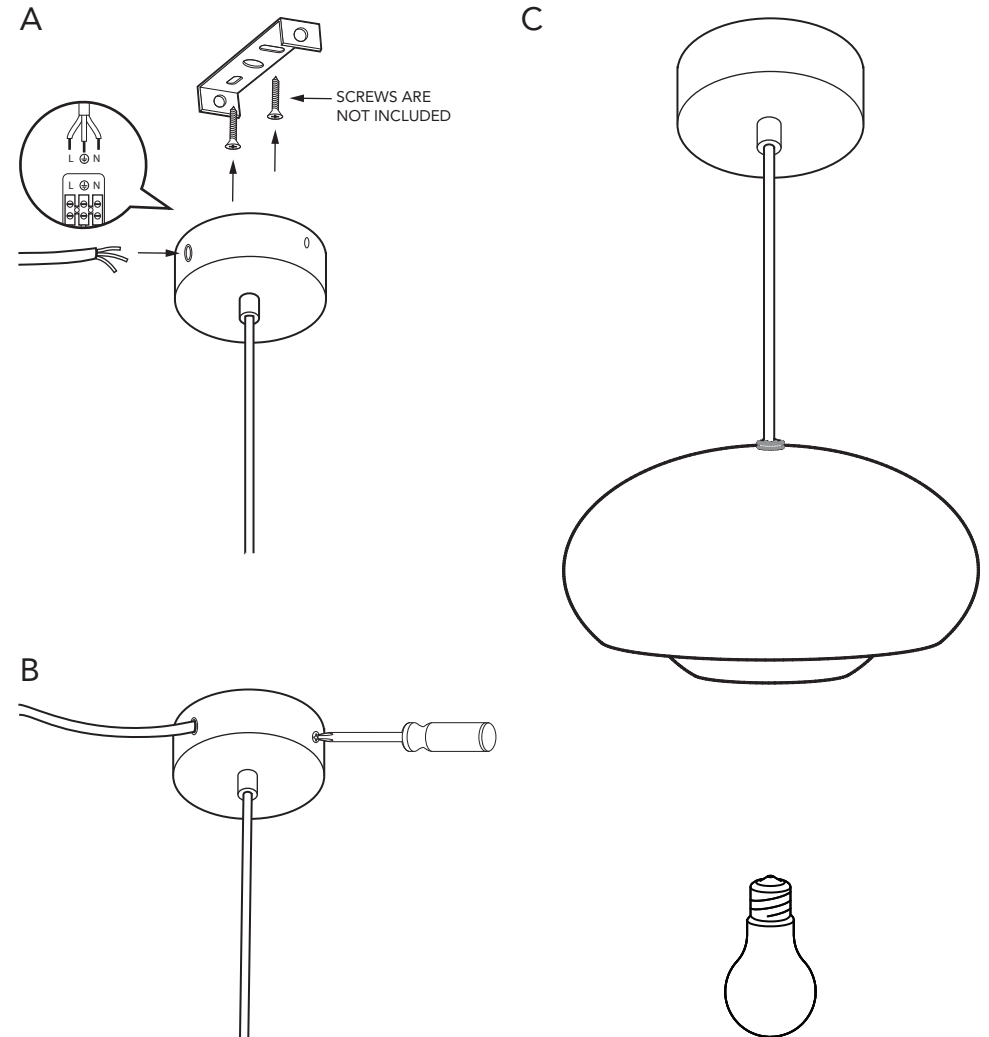

FRANDSEN

WWW.FRANDSEN.COM

Follow steps 1-3 below for hardwired mount

Follow steps A-C below for standard mount

If the external flexible cable or cord of this luminaire is damaged, it shall be exclusively replaced by the manufacturer or his service agent or a similar qualified person in order to avoid a hazard.