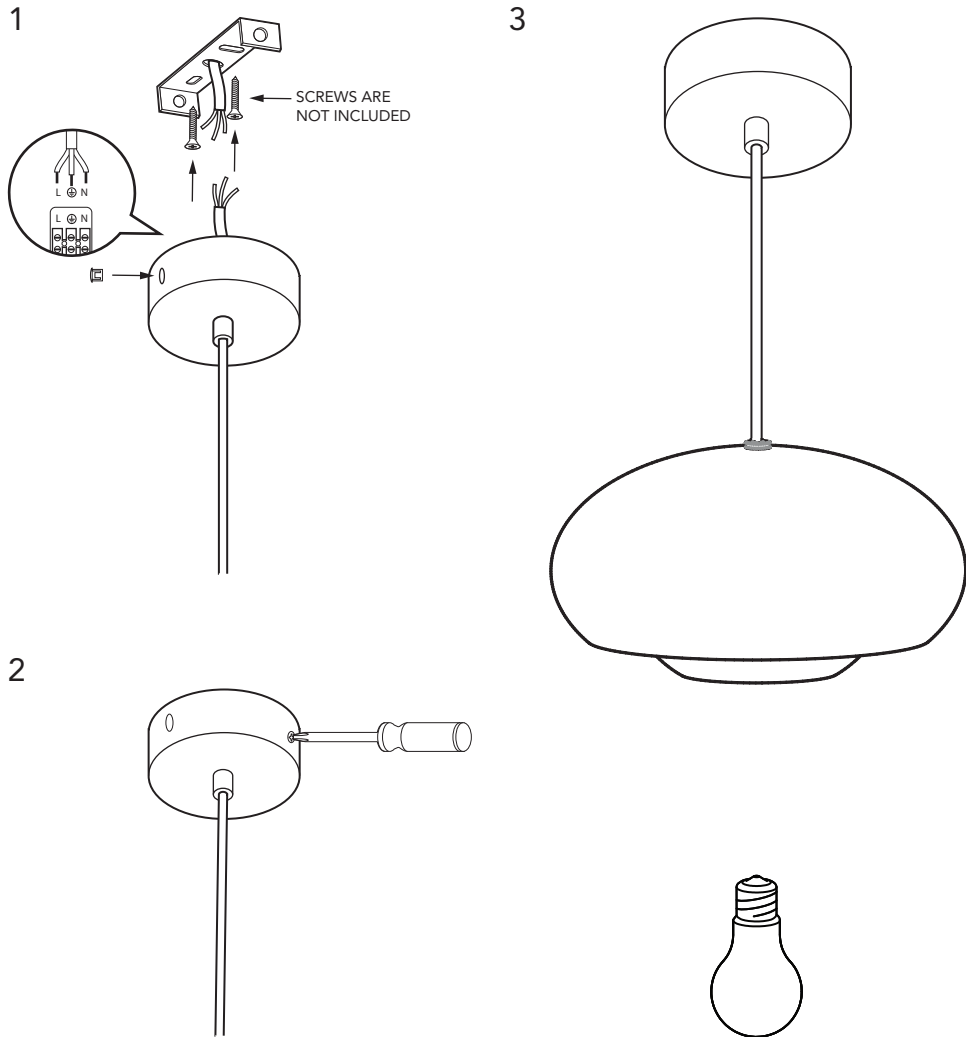

FRANDSEN

WWW.FRANDSEN.COM

Follow steps 1-3 below for hardwired mount

Follow steps A-C below for standard mount

If the external flexible cable or cord of this luminaire is damaged, it shall be exclusively replaced by the manufacturer or his service agent or a similar qualified person in order to avoid a hazard.